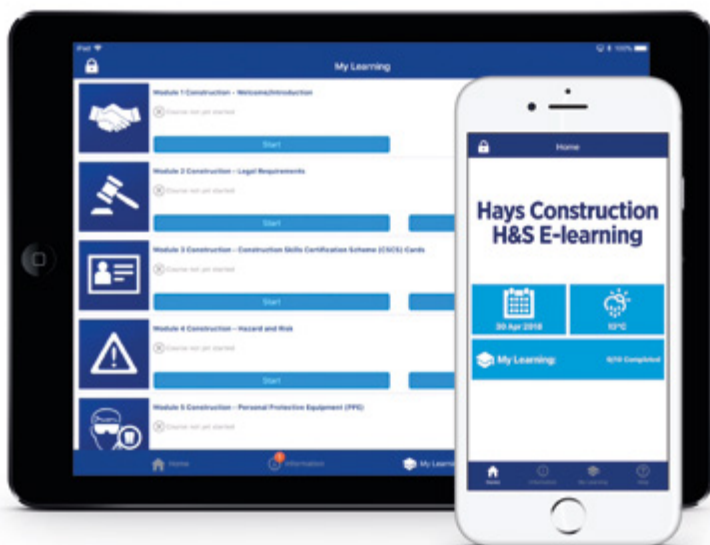

HEALTH & SAFETY E-LEARNING PORTAL KEEPING YOU SAFE ON SITE

The Hays Construction health & safety e-learning portal equips you with the knowledge you need to ensure you remain safe at work.

We are delighted to invite you to access our e-learning portal so you can stay up to date with the latest health & safety information. We are committed to ensuring your safety on site, and our portal is easily accessible via a desktop and through our app.

Access your learning instantly

Undertake your learning modules anywhere, at any time.

Keep updated

Receive important notifications regarding news, latest jobs available and legislation changes.

Find everything in one place

Learn about the latest developments in health & safety from a central hub.

What is the health and safety e-learning portal?

Our portal offers you easy access to key learning modules and valuable information to help you stay safe at work.

Access the portal to undertake training modules including:

- Asbestos awareness
- Construction skills
- Hazard and risk
- Manual handling
- Personal Protective Equipment (PPE)

For more information about the Hays Construction health and safety e-learning portal, visit hays.co.uk/construction-health-safety or contact your Hays consultant

50 YEARS
POWERING THE WORLD OF WORK

hays.co.uk/construction-health-safety